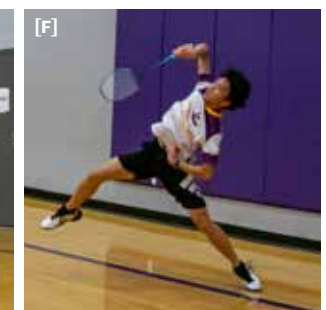

**[B] GET IN FORMATION** Freshman Ryan Wong deflects the birdie with a lift. Directed at the opponent's back alley, lifts are a defensive clear shot that force the opponent to the back of their court. *Photo by Ashil Shao.*

[C]

[D]

[E]

[F]

**[C] TRICKY MANEUVERS** Senior Alex Zhang starts off the point with a backhand serve. This serve is very common in doubles as it confuses the opponent of whether the shot will land close to the service line or just before the back alley. *Photo by Ashil Shao.*